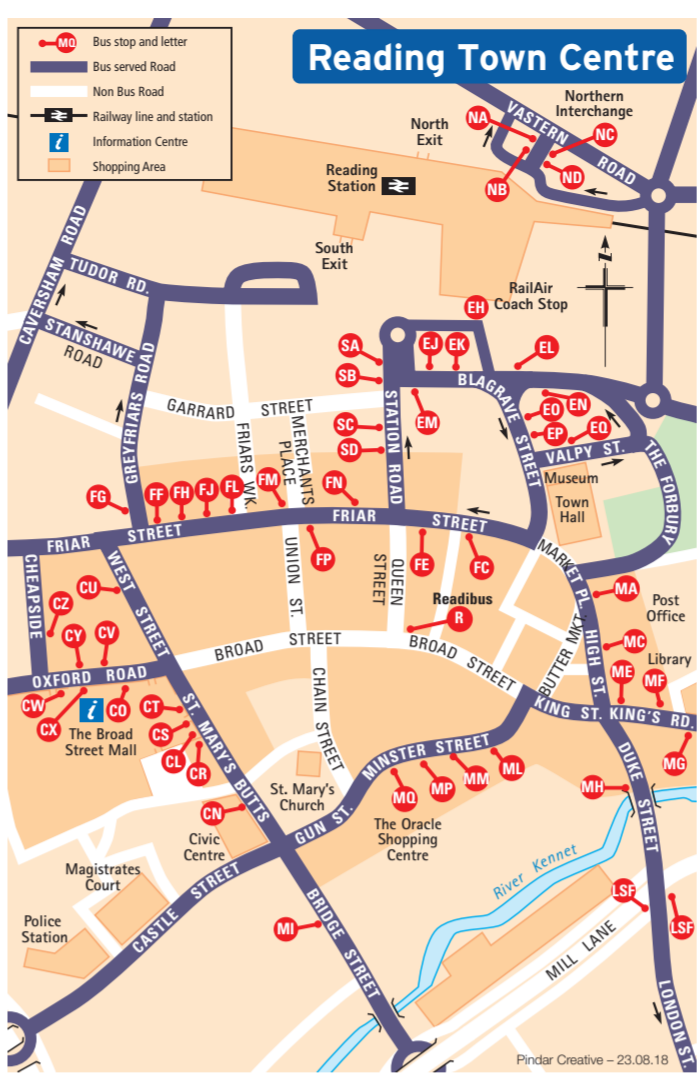

# Wokingham Public Transport Map

- 3 Bus routes hourly or better (Mon-Sat daytime)
- 122 Bus routes less than once an hour
- 145 Bus routes running on selected days only
- GW Winnesh/Mereok Park & Ride services
- Other Roads
- 21 Route Terminus
- Occasional journeys only
- Buses travel in direction of arrow
- Railway line and station
- H Hospital
- L Leisure facilities
- M Library
- P Places of Interest
- S Secondary Schools
- T Tourist Information Centre
- Borough Boundary
- Urban Area

# Wokingham Borough Public Transport Map & Guide

September 2019

WOKINGHAM BOROUGH COUNCIL

This map is reproduced from Ordnance Survey material with the permission of Ordnance Survey on behalf of the Controller of Her Majesty's Stationery Office. Unauthorised reproduction infringes Crown copyright and may lead to prosecution or civil proceedings. Wokingham Borough Council, LA 088124 2019.

### Where to board your bus in Reading Town Centre

Service	To	Stops
3,3a,10	Shinfield Road, Whitley Wood Road, Shinfield, Arborfield, Finchampstead, Barkham, Wokingham	CL, CU, MA, MF, MH, MP, SA
4,4X	Earley, Widdersley, Wokingham, Bracknell	CT, ED, EN, FM, MD, MM, MN
5	Northumberland Avenue	CU, CU, MC, MI, SC
6	Reading	CU, CU, MC, MI, SC
7	Whitley Wood, Spencers Wood, Swallowfield, Risley, Fleet	CR, CU, MC, MI, SC
9	Reading	CU, CU, MC, MI, SC
19a,19c	University, Earley, Woodley	CR, CU, MC, MI, SC
127,128,129	Sonning, Charvil, Twyford, Hurst, Wokingham	ED, FC, NF
153	Upper Wargrave	CN
154	Grazeley, Loddon Court Farm, Stratfield Saye	CN
850	Charvil, Twyford, Wargrave, Henley, High Wycombe	ED, EN, FC, MF, NB
GW	Greenwave to Mereak Park & Ride	CS, MG, SD
TVP	Reading	ED, NE
WT	Park & Ride to Widdersley Triangle	CS, ED, FM, MD, MM, MN
X3	Shinfield Park	EP, FM, FP, SD