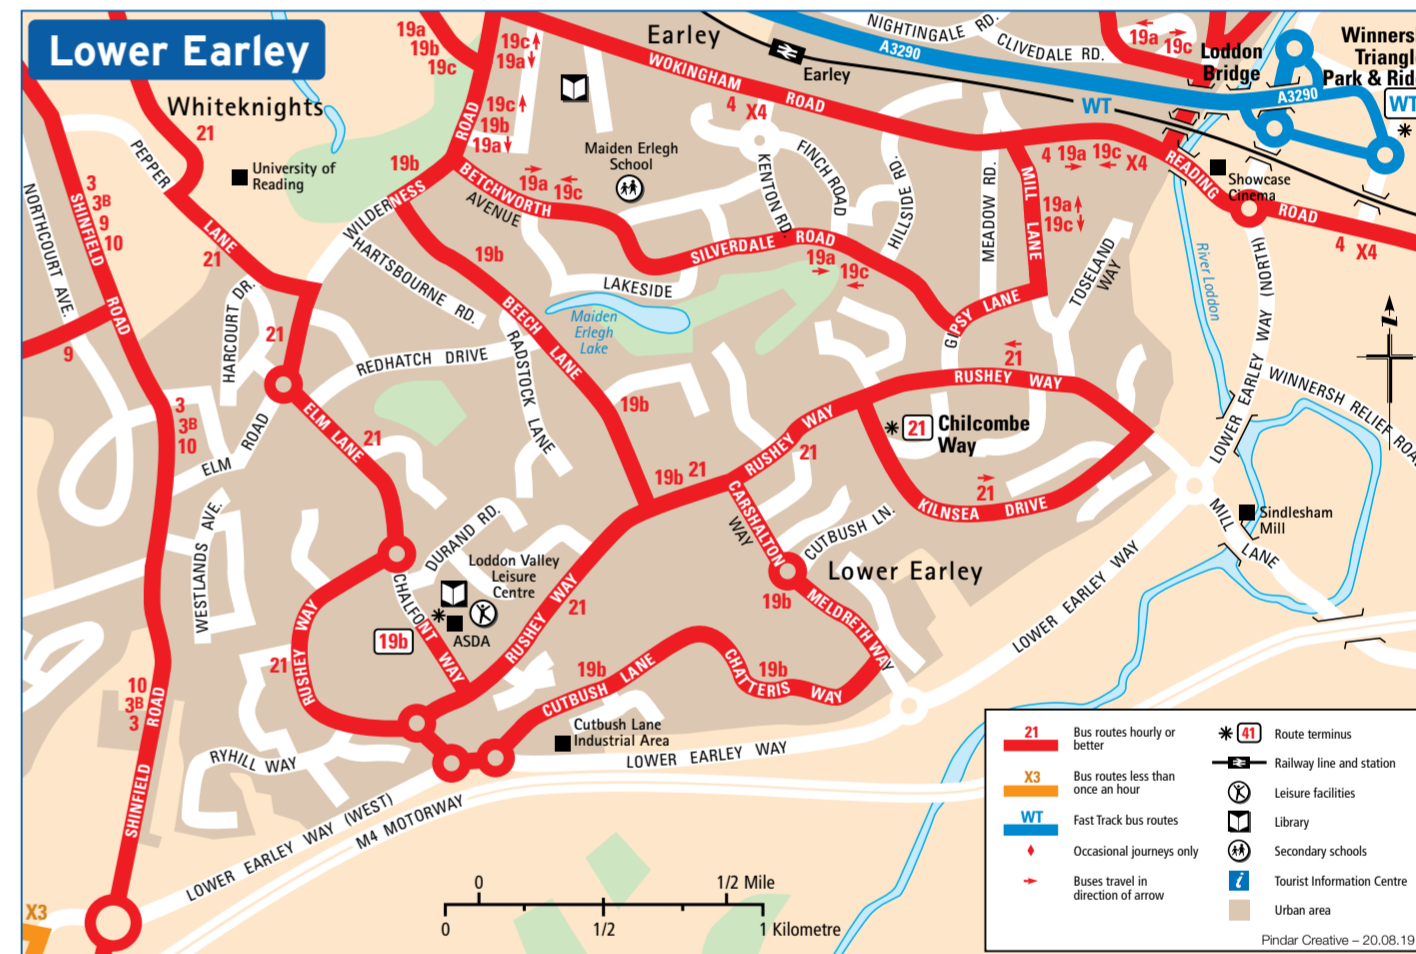

Guide to Bus Services in Wokingham Borough