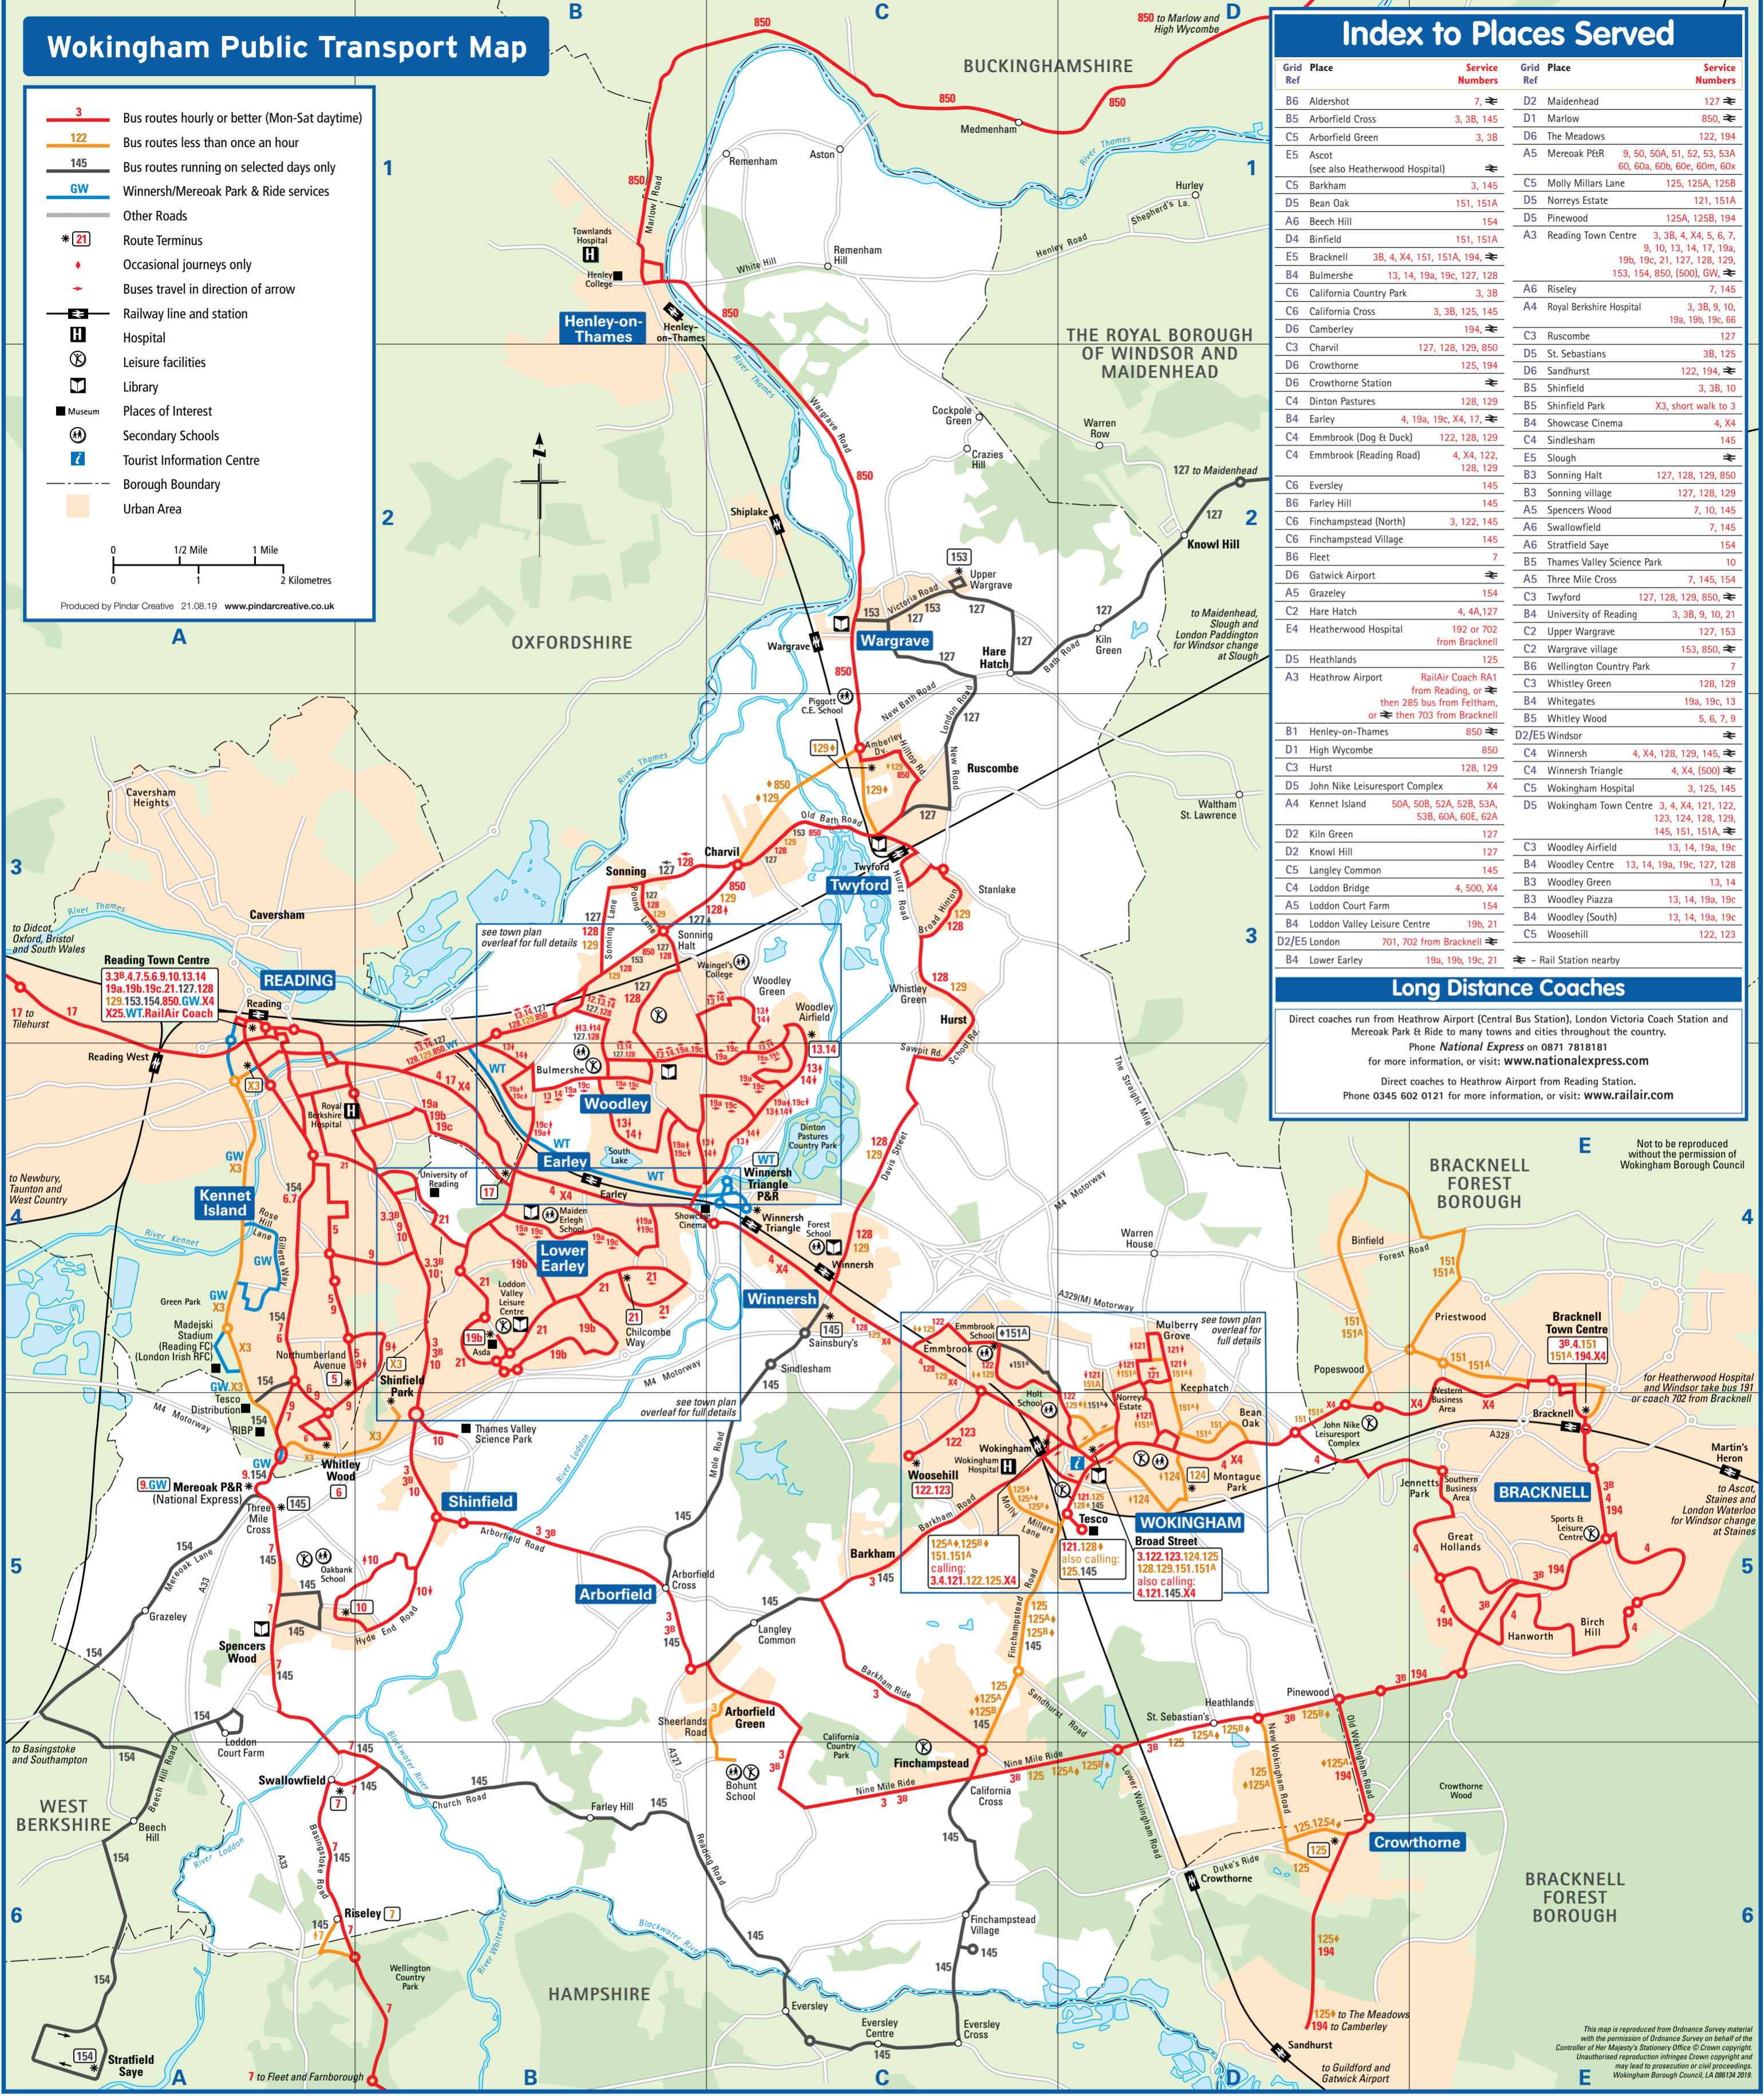

Long Distance Coaches

Direct coaches run from Heathrow Airport (Central Bus Station), London Victoria Coach Station and Mereok Park & Ride to many towns and cities throughout the country.
Phone **National Express** on 0871 7818181 for more information, or visit: www.nationalexpress.com
Direct coaches to Heathrow Airport from Reading Station.
Phone 0345 602 0121 for more information, or visit: www.railair.com

The Council publishes comprehensive local travel guides including bus and train timetables for Arborfield, Shinfield, Swallowfield and Lower Earley, Wokingham town and surrounding area. These are available from local information centres or contact My Journey Team on (0118) 974 6000.

The Map and Guide has been compiled from information available and is produced in good faith and believed to be correct as at September 2019. Inevitably changes will occur to some services and you are advised to confirm details before travelling. For information on public transport and the Borough, please visit the Wokingham Borough Council website: www.myjourneywokingham.com

The Guide contains details of all public transport services in the Borough and we hope that you will find it informative and helpful.

Wokingham Borough Public Transport Guide

Wokingham Borough Public Transport Map & Guide

September 2019

WOKINGHAM BOROUGH COUNCIL