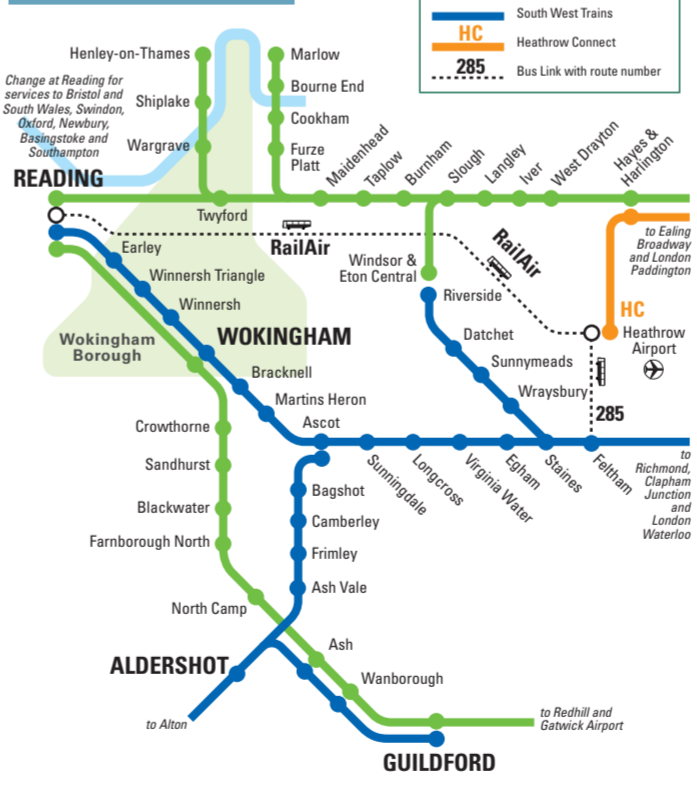

Rail Services